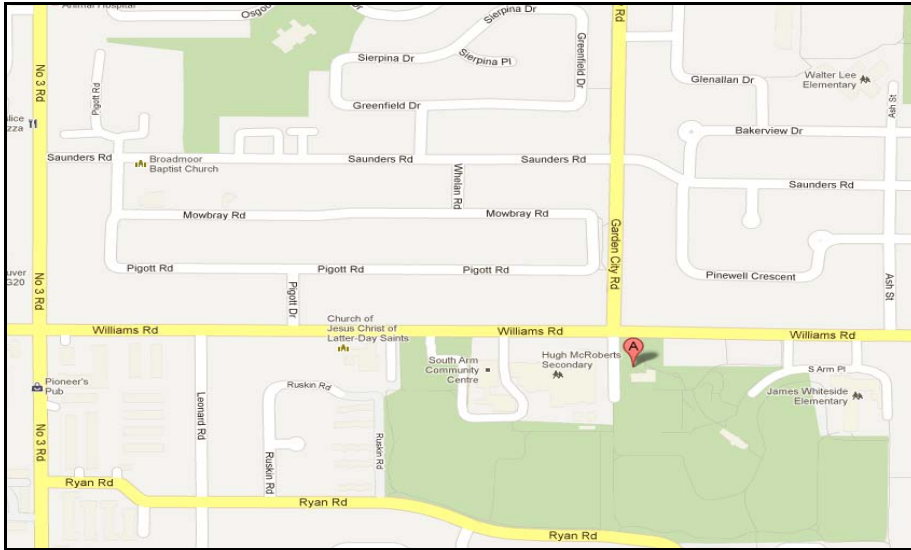

Location of RCD Summer Camp:

2012 RCD Summer Camp is held at the South Arm Community Hall Annex, situated at 9020 Williams Road in Richmond.

Public Transport:  401, C93

Parking: Free parking at 9020 Williams Road Car Park

Entrance to Community Hall Annex: